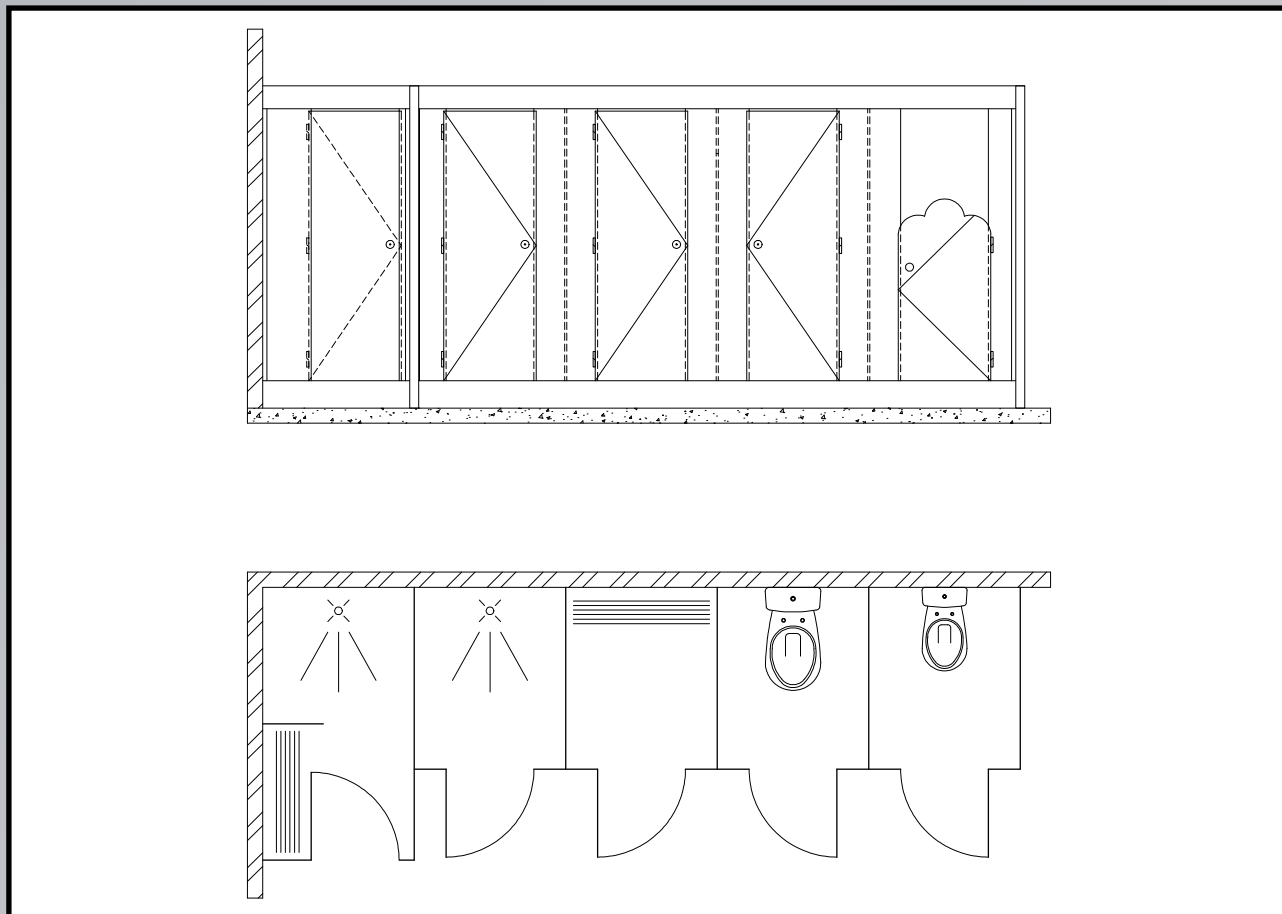

# HerboKern Free Hanging

HerboKern Solid, Solid Plus, Secure and Secure Plus, but (semi-)free hanging using a minimum of floor connections. With a convincing aluminium head rail construction.

Cubicles made of high pressure solid grade laminate, colour fast, scratch and dirt resistant, in many colours. With maintenance free aluminium and stainless steel fastenings. Flexible in dimensions and accessories. The ultimate floor hygienic solution for all intensively used wet wash and changing areas.

# HerboKern Free Hanging | *technical specifications*

## HerboKern Free Hanging

Head rail construction : aluminium

Remaining technical specifications : refer to specific execution\*)

\*) HerboKern Solid / HerboKern Solid PLUS / HerboKern Secure / HerboKern Secure PLUS.