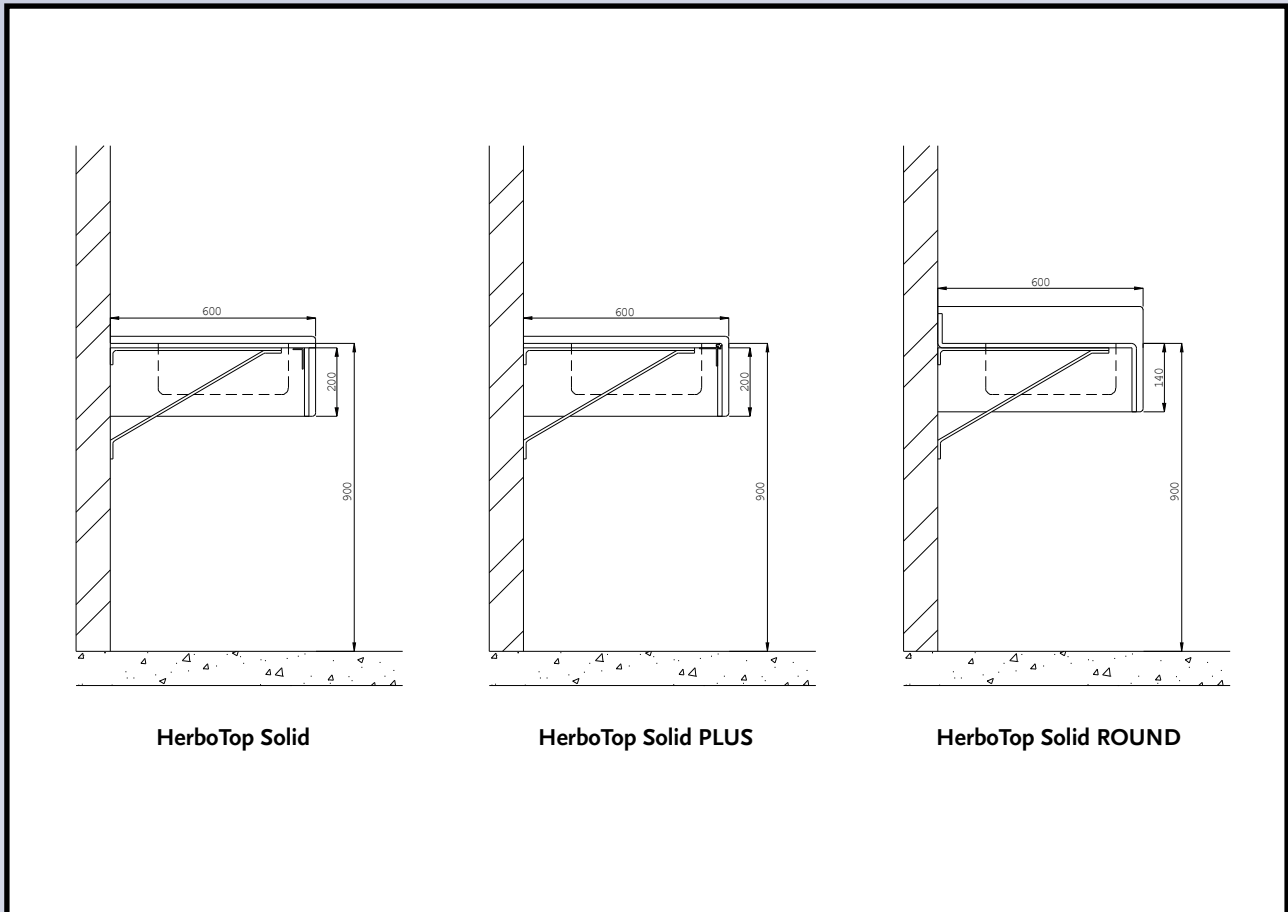

HerboTop vanities | *technical specifications*

HerboTop Solid

HerboTop Solid PLUS

HerboTop Solid ROUND

HerboTop Solid

Material : 13 mm high pressure solid grade laminate
Vanity width : approx. 600 mm
Plinth : approx. 200 mm, recessed
Brackets : aluminium, natural anodised
Profiles : aluminium, natural anodised
Wash basins : stainless steel, ... approx. 380 mm*)

HerboTop Solid PLUS

Material : 13 mm high pressure solid grade laminate
Vanity width : approx. 600 mm
Plinth : approx. 200 mm
Corner profile : aluminium, natural anodised
Brackets : aluminium, natural anodised
Profiles : aluminium, natural anodised
Wash basins : stainless steel, ... approx. 380 mm*)

HerboTop Solid ROUND

Material : 13 mm high pressure solid grade laminate
Vanity width : approx. 600 mm
Plinths : approx. 200 mm resp. 140 mm
Brackets : aluminium, natural anodised
Profiles : aluminium, natural anodised
Wash basins : stainless steel, ... approx. 380 mm*)

*) Other wash basins, vegetable wash basins, baby tubs, etc. upon request.